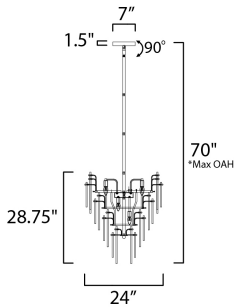

**PRODUCT DESCRIPTION**

Hand-formed glass petals of Clear and Champagne-tint suspend from a tiered frame of gold and accented with petals of solid metal finished in Gold Leaf. Numerous candelabra sockets are strategically placed within the fixture to create glimmer and elegance to this majestic collection.

\*max overall height

**MEASUREMENTS**

DIMENSION : 24" L x 24" W x 28.75" H  
 MAX OAH : 70" OAH  
 CANOPY : 7" W x 1.5" H x 7" L  
 HANGING WEIGHT : 64.9 lb

**LAMPING**

INPUT VOLTAGE : 120V  
 BULB : 12 x 40W Incandescent E12 Candelabra , 480W Total  
 BULB INCLUDED : (Not Included)  
 DIMMABLE : Yes